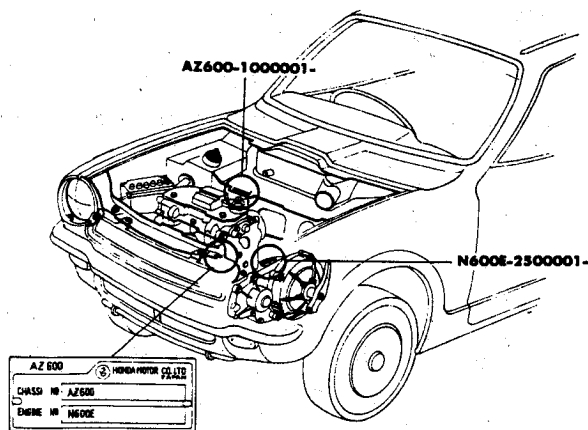

**IDENTIFICATION PLATES – 600 SEDAN**

**IDENTIFICATION PLATES – 600 COUPE**

**MODEL IDENTIFICATION**

MODEL	YEAR	BODY TYPE	FROM CHASSIS	
CIVIC	1973	2 Door (Std)	SBA-1007001	
		2 Door (Auto)	SBB-1007001	
		3 Door (Std)	SBC-1007001	
	1974	3 Door (Auto)	SBD-1007001	
		2 Door (Std)	SBA-2100001	
		2 Door (Auto)	SBB-2100001	
	1975	3 Door (Std)	SBC-2100001	
		3 Door (Auto)	SBD-2100001	
		2 Door (Std)	SBA-3300001	
	1976	2 Door (Auto)	SBB-3300001	
		3 Door (Std)	SBC-3300001	
		3 Door (Auto)	SBD-3300001	
	1977	2 Door (Std)	SBA-4000001	
		2 Door (Auto)	SBB-4000001	
		3 Door (Std)	SBC-4000001	
	CIVIC-CVCC	1975	3 Door (Auto)	SBD-4000001
			2 Door (Std)	SBA-5000001
			3 Door (Std)	SBC-5000001
1976		3 Door (Auto)	SBD-5000001	
		2 Door (Std)	SGA-1000001	
		2 Door (Auto)	SGB-1000001	
1977		3 Dr. (Std 4-Speed)	SGC-1000001	
		3 Dr. (Std 5-Speed)	SGE-1000001	
		3 Door (Auto)	SGD-1000001	
1976		Station Wagon	WBA-1000001	
		2 Door (Std)	SGA-2000001	
		2 Door (Auto)	SGB-2000001	
1977		3 Dr. (Std 4-Speed)	SGC-2000001	
		3 Dr. (Std 5-Speed)	SGE-2000001	
		3 Door (Auto)	SGD-2000001	
1976		Sta Wgn (Std)	WBA-2000001	
		Sta Wgn (Auto)	WBB-2000001	
		2 Door (Std)	SGA-3000001	
1977	3 Dr. (Std 4-Speed)	SGC-3000001		
	3 Dr. (Std 5-Speed)	SGE-3000001		
	3 Door (Auto)	SGD-3000001		
1976	Sta Wgn (Std)	WBA-3000001		
	Sta Wgn (Auto)	WBB-3000001		
	2 Door (Std)	SJE-1000001		
1977	2 Door (Auto)	SJD-1000001		
	2 Door (Std)	SJE-2000001		
1977	2 Door (Auto)	SJD-2000001		
	2 Door (Std)	SJE-2000001		