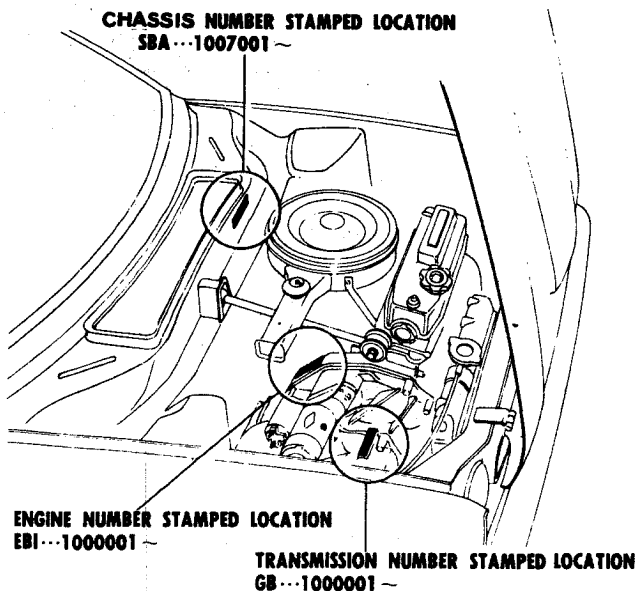

IDENTIFICATION PLATES – CIVIC – CVCC – ACCORD